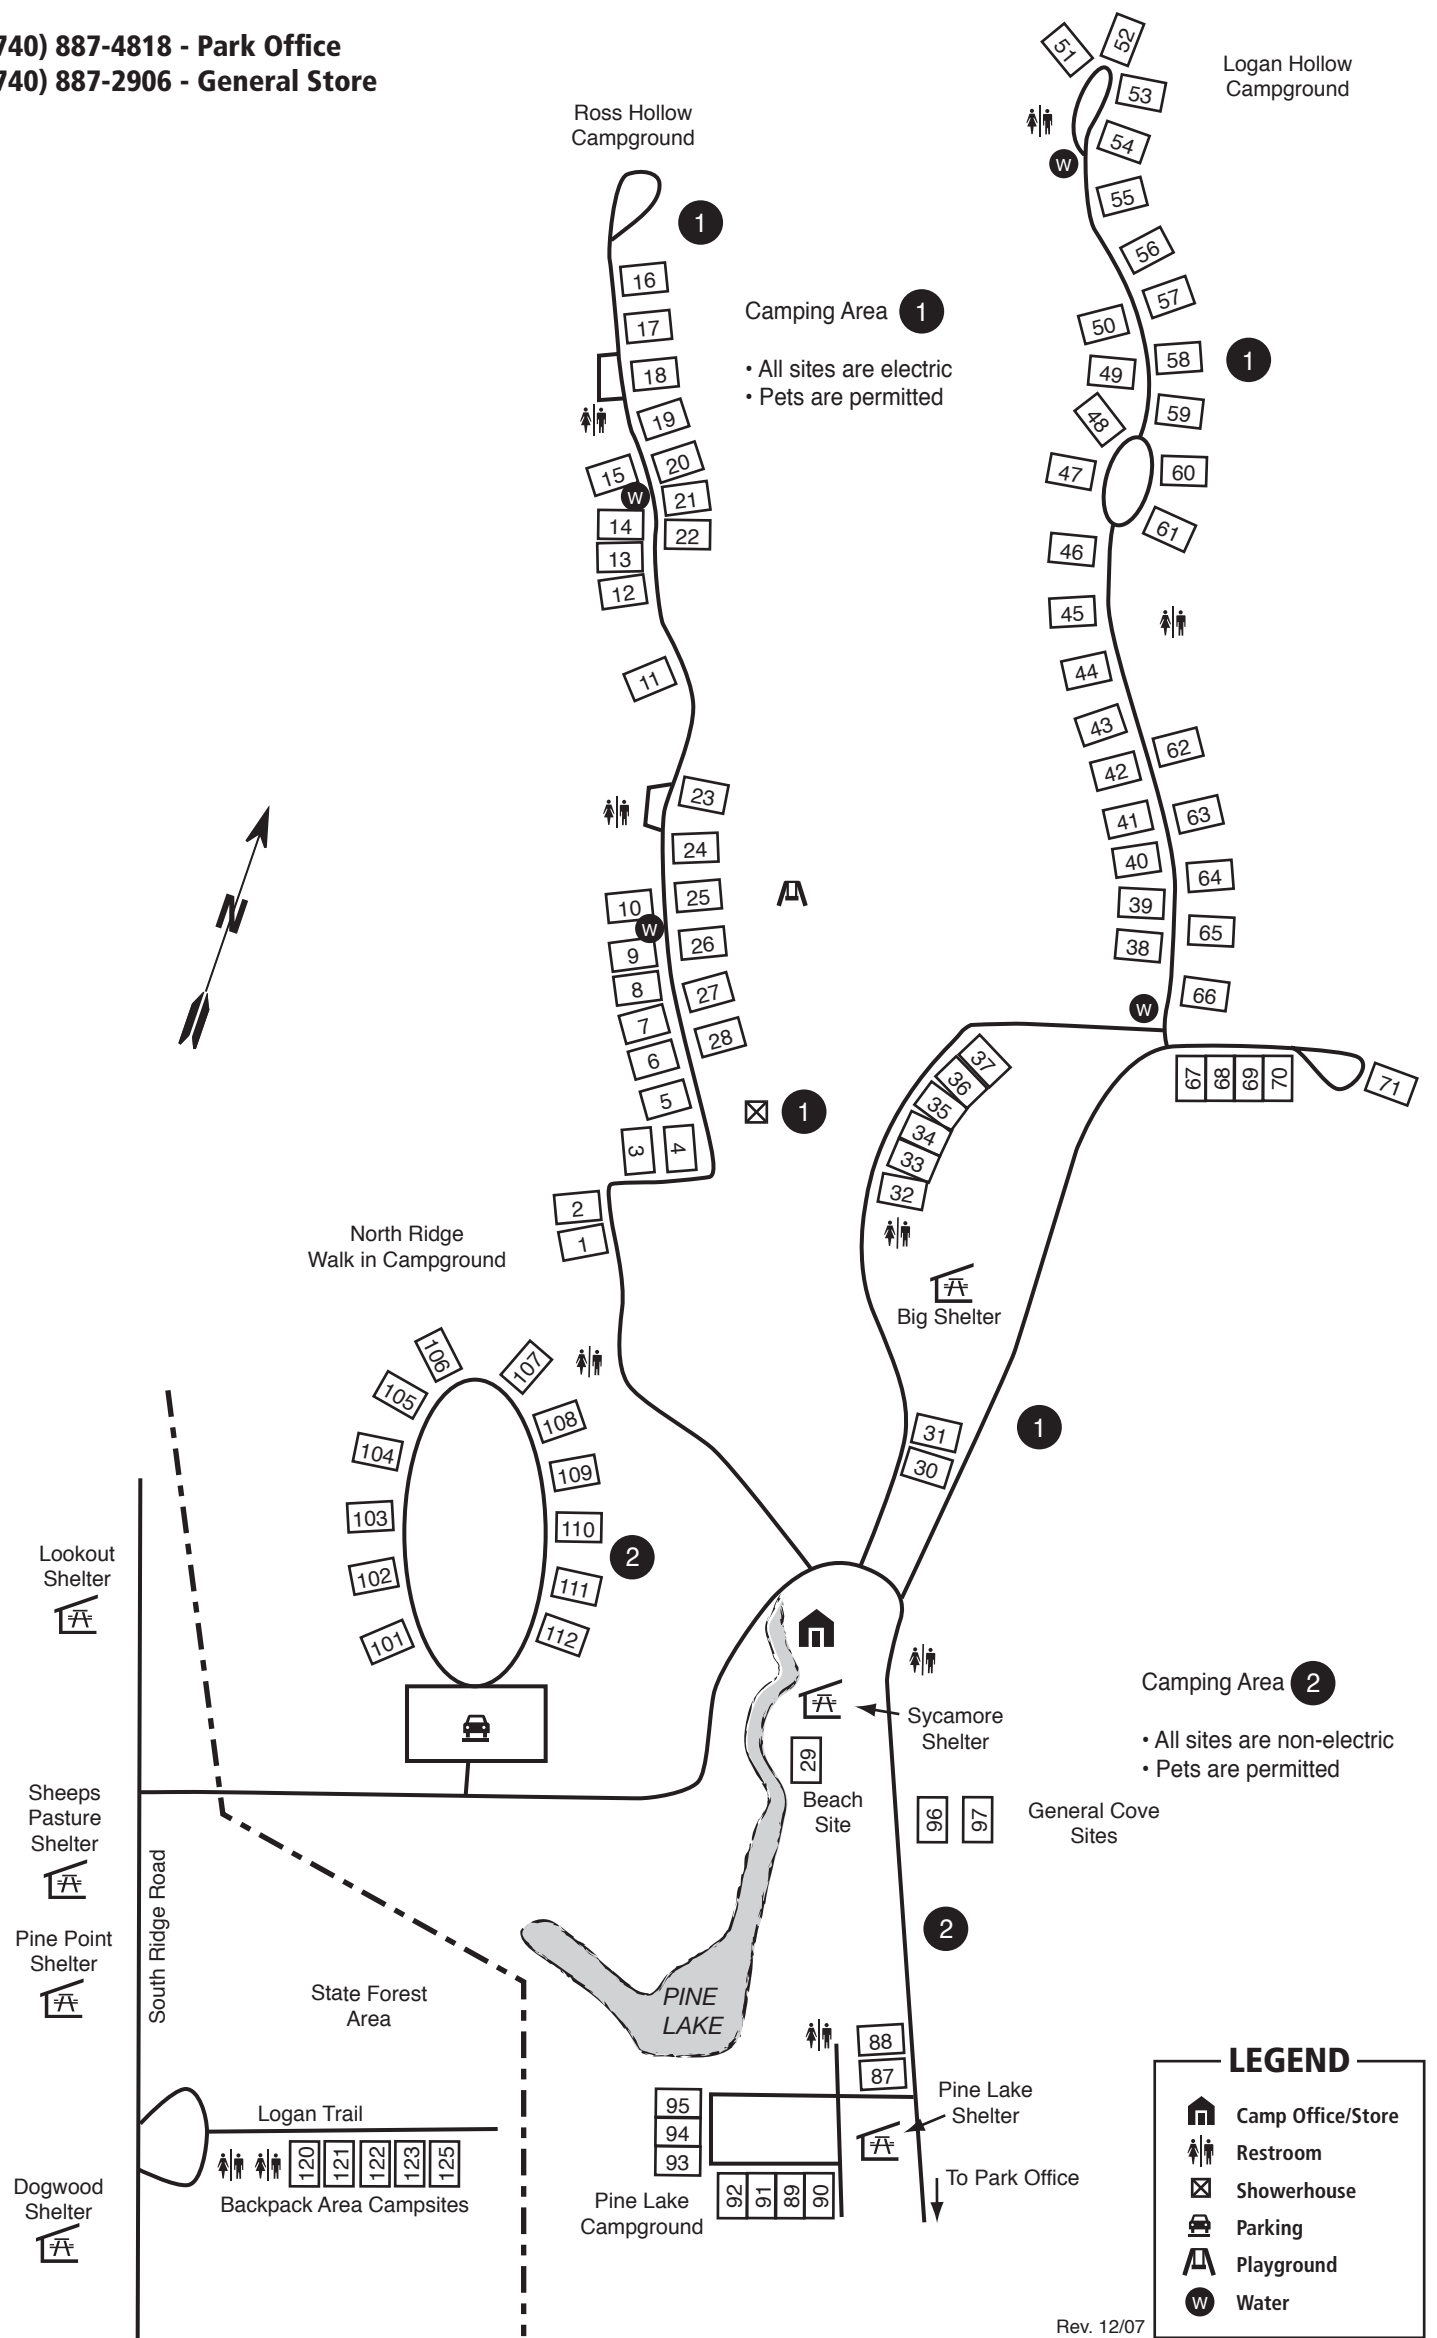

# Tar Hollow State Park Campground

16396 Tar Hollow Road  
Laurelville, OH 43135

(740) 887-4818 - Park Office  
(740) 887-2906 - General Store

**Camping Area 1**  
• All sites are electric  
• Pets are permitted

**Camping Area 2**  
• All sites are non-electric  
• Pets are permitted

**LEGEND**

- Camp Office/Store
- Restroom
- Showerhouse
- Parking
- Playground
- Water